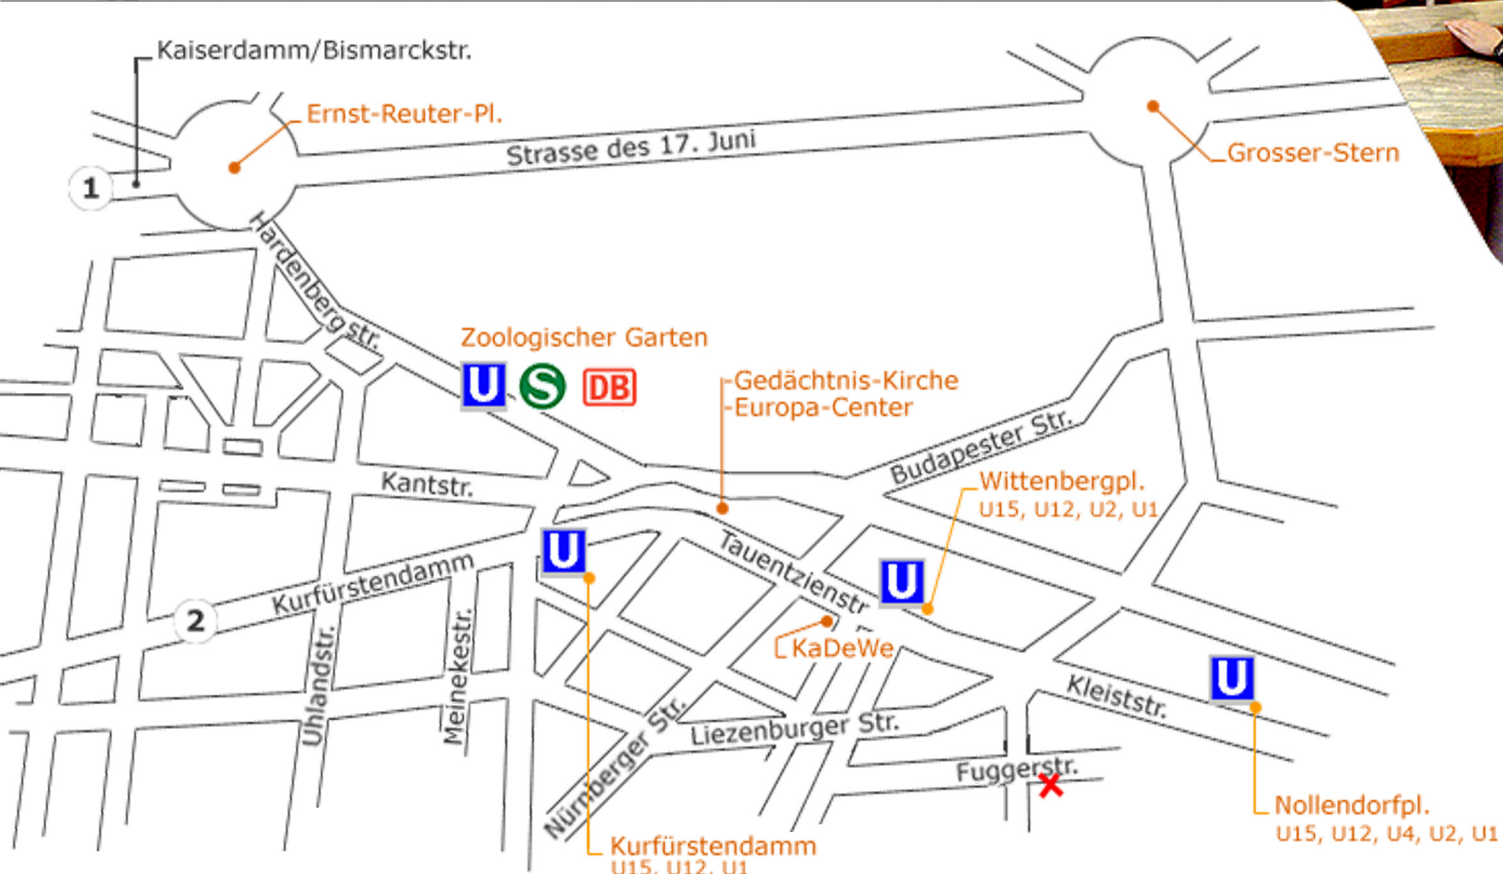

# BB Hotel.Birth Berlin City Hotel

**BB HOTEL \* Birth Hotel Berlin**  
 Fuggerstr. 13  
 Ecke Martin-Luther-Str.

Tel.: 030.2187093  
 Fax.: 030.2137393

- Directions by Train  
 Airport direction by public transports - TXL Berlin Tegel
1. Take X9 Bus to 'Uhlandstrasse'.
  2. Change into 119 Bus direction to 'Flughafen Tempelhof'.
  3. Take exit 'An der Urania'
  4. Turn right into 'Martin-Luther-Strasse' and Walk 8 min.
  5. If you cross the 'Fuggerstrasse', the hotel is located on the left hand corner.
- WELCOME